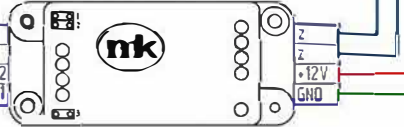

Organization of work of a single-subscriber outdoor panel in conjunction with a key controller ELC-T4E-5000M

Entrance to the territory

Cottage

Video monitor
METAKOM MKV-VM8

MK1-XRV-E
MK1-XRV-E-(TM/RF/MF)
MK1-XRV-N

Lock (electromechanical, electromagnetic)

ELC-T4E-5000M

KTM-1P
(KRF-1P)

KV-2

LINE+
LINE-
VID
GND

BP-2U